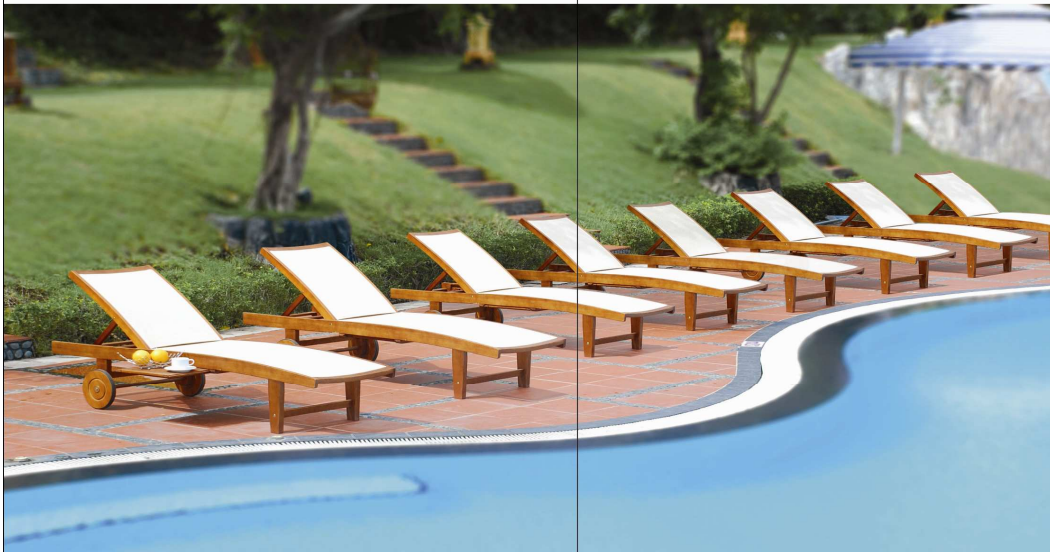

SUNLOUNGER with TEXTELINE

48

www.pisico1.com.vn

pisico1@dng.vnn.vn

Tel: (+84 56) 3514427

Fax: (+84 56) 3514428

49